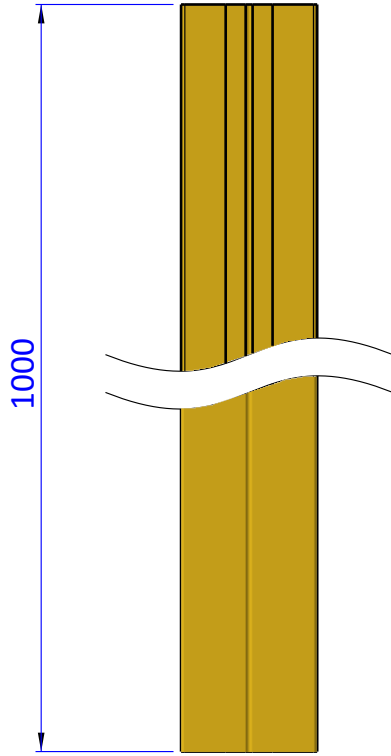

THE PROPERTY OF THE DRAWING IS ESTABLISHED BY LAW. IT IS FORBIDDEN TO PRODUCE OR SHOW IT TO THIRD PART. WITHOUT A WRITTEN AGREEMENT.

Item	Name	Q.ty
1	CA.L.1818.1000G	1

DESIGNED FROM		REVIEW
FPS Automation		A
DATE	WEIGHT	
09/03/2020	0,410kg	
CODE		
CA.L.1818.1000G		

Format A4

UNI 936-76

GENERAL TOLERANCE

UNI - ISO 2768

CLASSE f

DESCRIPTION

CA.L.1818.1000G