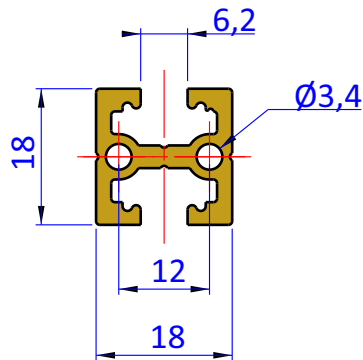

THE PROPERTY OF THE DRAWING IS ESTABLISHED BY LAW. IT IS FORBIDDEN TO PRODUCE OR SHOW IT TO THIRD PART. WITHOUT A WRITTEN AGREEMENT.

Item	Name	Q.ty
1	CA.L.1818.1000G	1

DESIGNED FROM		REVIEW
FPS Automation		A
DATE	WEIGHT	
09/03/2020	0,410kg	
CODE		
CA.L.1818.1000G		

Format A4

UNI 936-76

GENERAL TOLERANCE

UNI - ISO 2768

CLASSE f

DESCRIPTION

CA.L.1818.1000G